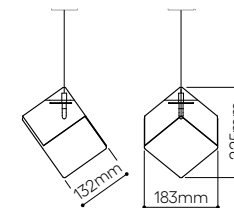

Pyrite single pendant large without canopy (suitable for bomma constellation and multiple canopies)

No.	glass	fitting	Item Code	EAN	RRP vat excl. / 1 pc
1.01	clear	gold	1/80/95300/B/00000/215/A/BBR/2,5	8595610923037	9 504 Kč*
1.02	clear	silver	1/80/95300/B/00000/215/A/ANT/2,5	8595610923020	9 504 Kč*

extra charge for single canopy with transformer **4 050 Kč**

standard cable length 2,5 m, additional length of the cable is possible for extra charge