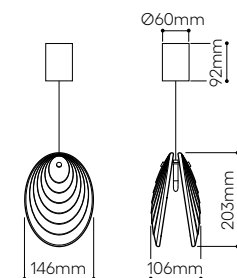

standard cable length 2,5 m, additional length of the cable is possible for extra charge

*customization options - painted colour (any RAL tone) for extra cost

mussels

By Václav Mlynář

Mussels pendant wall lamp