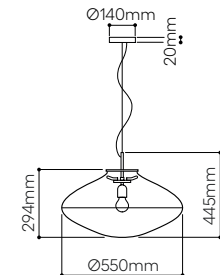

Disc pendant light - metal-coated

No.	glass	fitting	Item Code	EAN	RRP vat excl. / 1 pc
1.04	silver	silver	1/60/95132/1/0000N/550/A/N/2,5	8595610912758	45 738 Kč

standard cable length 2,5 m, additional length of the cable is possible for extra charge