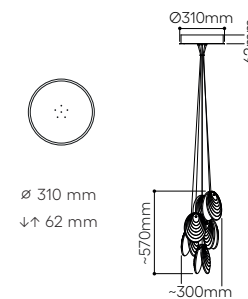

mussels clusters

By Václav Mlynář

Mussels cluster 6 pcs

No.	canopy	glass	fitting	Item Code	EAN	RRP vat excl.
4.01	white coating	clear	brushed gold	1/95310L/6/00000/310/W/BBR	8595610931896	63 098 Kč*
4.02	white coating	clear	anthracite	1/95310L/6/00000/310/W/ANT	8595610931889	63 098 Kč*
4.03	brushed gold	clear	brushed gold	1/95310L/6/00000/310/BBR	8595610931834	68 452 Kč*
4.04	anthracite	clear	anthracite	1/95310L/6/00000/310/ANT	8595610931797	68 862 Kč*

extra charge for dark pearl and pearl metal coating 2 000 Kč / 1pc