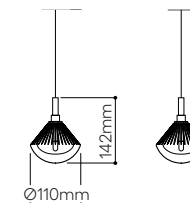

stellar dust

By CMC Architects, Václav Mlynář and Jakub Pollág

Stellar Dust pendant light without canopy (suitable for bomma constellation and multiple canopies)

No.	glass	fitting	Item Code	EAN	RRP vat excl. / 1 pc
1.01	clear	anthracite	1/80/95197/B/07142/110/A/ANT/2,5	8595610947095	7 720 Kč*
1.02	clear	brushed gold	1/80/95197/B/07142/110/A/BBR/2,5	8595610947132	7 720 Kč*

extra charge for single canopy with transformer 4 050 Kč

standard cable length 2,5 m, additional length of the cable is possible for extra charge

*transformer is not included. BOMMA will quote a specific transformer for the quantity of pendants requested