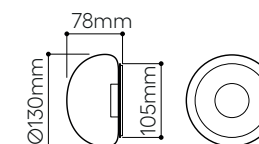

Dew Drops wall&ceiling lamp small

No.	glass	fitting	Item Code	RRP vat excl. / 1 pc
4.03	light pearl metalization	brushed silver	1/49/95304/1/WHITE/130/WL	10 530 Kč

*always choose one of the types of dimming for your lighting (DALI/TRIAC)