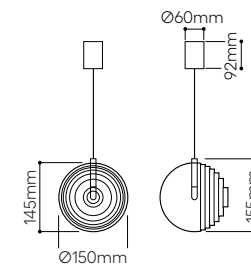

dark & bright star canopies

By DECHEM Studio

Dark & Bright star single pendant large with canopy

No.	glass	fitting	Item Code	EAN	RRP vat excl. / 1 pc
2.01	bright star	brushed gold	1/80/95181/A/00000/150/A/BBR/2,5	8595610914226	12 820 Kč
2.02	bright star	anthracite	1/80/95181/A/00000/150/A/ANT/2,5	8595610914288	12 820 Kč
2.03	dark star	brushed gold	1/45/95181/A/cigar/150/BBR/2,5	8595610915209	14 940 Kč
2.04	dark star	anthracite	1/45/95181/A/cigar/150/ANT/2,5	8595610910150	14 940 Kč

standard cable length 2,5m, additional length of the cable is possible for extra charge