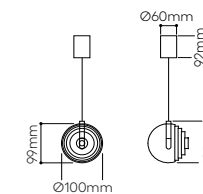

Dark & Bright star single pendant small with canopy

No.	glass	fitting	Item Code	EAN	RRP vat excl. / 1 pc
2.05	bright star	brushed gold	1/80/95181/A/00000/100/A/BBR/2,5	8595610914257	11 610 Kč
2.06	bright star	anthracite	1/80/95181/A/00000/100/A/ANT/2,5	8595610914295	11 610 Kč
2.07	dark star	brushed gold	1/45/95181/A/cigar/100/BBR/2,5	8595610918361	13 730 Kč
2.08	dark star	anthracite	1/45/95181/A/cigar/100/ANT/2,5	8595610910075	13 730 Kč

standard cable length 2,5m, additional length of the cable is possible for extra charge