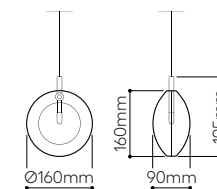

lens

By Václav Mlynář & Jakub Pollág

Lens pendant light without canopy (suitable for bomma constellation and multiple canopies)

No.	glass	fitting	Item Code	EAN	RRP vat excl. / 1 pc
1.01	clear	brushed gold	1/85/95150L/B/00000/160/A/BBR/2,5	8595610915896	7 720 Kč*
1.02	white	brushed gold	1/85/95150L/B/WHITE/160/A/BBR/2,5	8595610915919	7 720 Kč*
1.03	amber	brushed gold	1/85/95150L/B/00AMB/160/A/BBR/2,5	8595610921934	7 720 Kč*
1.04	smoke	brushed gold	1/85/95150L/B/SMOKE/160/A/BBR/2,5	8595610921941	7 720 Kč*
1.05	grey blue	brushed gold	1/85/95150L/B/PIBLU/160/A/BBR/2,5	8595610922979	7 720 Kč*
1.06	clear	anthracite	1/85/95150L/B/00000/160/A/ANT/2,5	8595610930455	7 720 Kč*
1.07	white	anthracite	1/85/95150L/B/WHITE/160/A/ANT/2,5	8595610930622	7 720 Kč*
1.08	amber	anthracite	1/85/95150L/B/00AMB/160/A/ANT/2,5	8595610931667	7 720 Kč*
1.09	smoke	anthracite	1/85/95150L/B/SMOKE/160/A/ANT/2,5	8595610930448	7 720 Kč*
1.10	grey blue	anthracite	1/85/95150L/B/PIBLU/160/A/ANT/2,5	8595610931674	7 720 Kč*

extra charge for single canopy with transformer 4 050 Kč

standard cable length 2,5 m, additional length of the cable is possible for extra charge

*customization options - painted colour (any RAL tone) for extra cost

Find out more about Lens collection

*Transformer is not included. BOMMA will quote a specific transformer for the quantity of pendants requested. **See extra charges.**