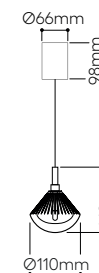

Stellar Dust single pendant with canopy

No.	glass	fitting	Item Code	EAN	RRP vat excl. / 1 pc
2.01	clear	anthracite	1/80/95197/A/07142/110/A/ANT/2,5	8595610947071	11 770 Kč*
2.02	clear	brushed gold	1/80/95197/A/07142/110/A/BBR/2,5	8595610947118	11 770 Kč*

standard cable length 2,5 m, additional length of the cable is possible for extra charge