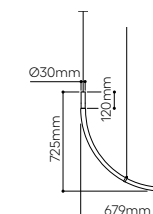

Flare pendant light curved without canopy*

1.09	type C	brushed gold	1/48/99369/B/SPRLW/989/BG/2,5	28 750 Kč
1.11	type C	brushed silver	1/48/99369/B/SPRLW/989/BS/2,5	28 750 Kč

*always choose one of the types of dimming for your lighting (DALI/TRIAC)