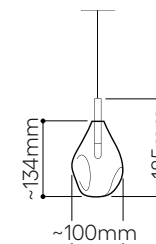

soop mini

By Ota Svoboda

Soap mini pendant light without canopy (suitable for bomma constellation and multiple canopies)

No.	glass	fitting	Item Code	EAN	RRP vat excl. / 1 pc
1.01	silver	anthracite	1/60/95107/B/600LS/135/A/ANT/2,5	8595610921279	7 720 Kč*
1.02	blue	anthracite	1/60/95107/B/600LB/135/A/ANT/2,5	8595610921101	7 720 Kč*
1.03	gold	anthracite	1/60/95107/B/600LG/135/A/ANT/2,5	8595610921187	7 720 Kč*
1.04	clear	anthracite	1/80/95107/B/00000/135/A/ANT/2,5	8595610921026	7 720 Kč*
1.05	frosted	anthracite	1/90/95107/B/FROSTED/135/A/ANT/2,5	8595610921576	7 720 Kč*
1.06	silver	brushed gold	1/60/95107/B/600LS/135/A/BBR/2,5	8595610921293	7 720 Kč*
1.07	blue	brushed gold	1/60/95107/B/600LB/135/A/BBR/2,5	8595610921125	7 720 Kč*
1.08	gold	brushed gold	1/60/95107/B/600LG/135/A/BBR/2,5	8595610921200	7 720 Kč*
1.09	clear	brushed gold	1/80/95107/B/00000/135/A/BBR/2,5	8595610921040	7 720 Kč*
1.10	frosted	brushed gold	1/90/95107/B/FROSTED/135/A/BBR/2,5	8595610921613	7 720 Kč*

extra charge for single canopy with transformer 4 050 Kč

standard cable length 2,5 m, additional length of the cable is possible for extra charge

Find out more about Soap mini collection

*Transformer is not included. BOMMA will quote a specific transformer for the quantity of pendants requested.