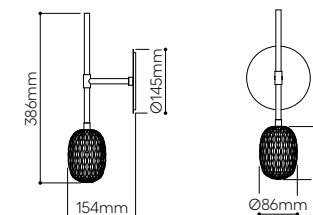

Metamorphosis wall lamp small pendant

No.	glass	fitting	Item Code	RRP vat excl. / 1 pc
3.04	clear	brushed gold	1/45/95185/1/04B12/140/WL/BBR	15 236 Kč
3.05	amber	brushed gold	1/45/95185/1/A4B12/140/WL/BBR	15 858 Kč
3.06	cigar	brushed gold	1/45/95185/1/61A47/140/WL/BBR	15 858 Kč

*always choose one of the types of dimming for your lighting (DALI/TRIAC)