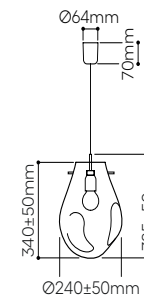

soop canopies

By Ota Svoboda

Soap pendant large with canopy

No.	glass	fitting	Item Code	EAN	RRP vat excl. / 1 pc
2.01	gold	brushed silver	1/60/95107/A/600LG/370/A/2,5	8595610911720	16 242 Kč
2.02	silver	brushed silver	1/60/95107/A/600LS/370/A/2,5	8595610911676	15 390 Kč
2.03	blue	brushed silver	1/60/95107/A/600LB/370/A/2,5	8595610911768	15 390 Kč
2.04	frosted	brushed silver	1/90/95107/A/90000/370/A/2,5	8695610919665	13 510 Kč
2.05	clear	brushed silver	1/80/95107/A/00000/370/A/2,5	8595610911454	13 510 Kč

standard cable length 2,5 m, additional length of the cable is possible for extra charge