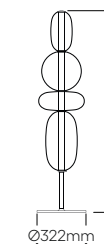

Pebbles floor large

No.	glass	fitting	Item Code	RRP vat excl. / 1 pc
2.01	configuration 1	black	1/93200/4/00001/1326/A	111 672 Kč
2.02	configuration 2	black	1/93200/4/00002/1326/A	111 672 Kč
2.03	configuration 3	black	1/93200/4/00003/1326/A	111 672 Kč

extra charge for customized solution **7 500 Kč****

standard cable length 1,8 m

*always choose one of the types of dimming for your lighting (TRIAC/CASAMBI)

**all extra charges are non-discountable net prices