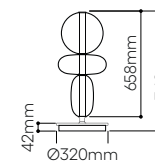

2.07	configuration 2	black	1/93200/3/00002/712/A	90 882 Kč
2.08	configuration 3	black	1/93200/3/00003/712/A	90 882 Kč

extra charge for customized solution **3 750 Kč**

standard cable length 1,8 m

*always choose one of the types of dimming for your lighting (TRIAC/CASAMBI)

**all extra charges are non-discountable net prices