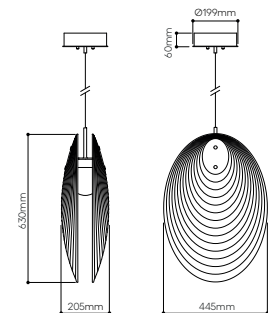

standard cable length 2,5 m, additional length of the cable is possible for extra charge

*always choose one of the types of dimming for your lighting (DALI/TRIAC/CASAMBI)

Ama pendant closed

No.	glass	fitting	Item Code	RRP vat excl. / 1 pc
1.04	clear matte	black	1/41/95326/C/00CLM/630/BC/2,5	71 250 Kč
1.05	bronze matte	black	1/41/95326/C/00BRM/630/BC/2,5	71 250 Kč
1.06	smoke	black	1/41/95326/C/00SMK/630/BC/2,5	71 250 Kč

standard cable length 2,5 m, additional length of the cable is possible for extra charge

*always choose one of the types of dimming for your lighting (DALI/TRIAC/CASAMBI)

Find out more about Ama collection