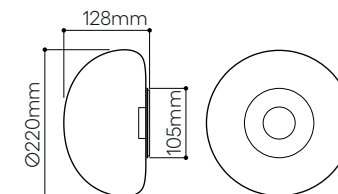

dew drops

By Boris Klimek

Dew Drops wall&ceiling lamp large

No.	glass	fitting	Item Code	RRP vat excl. / 1 pc
4.01	light pearl metalization	brushed silver	1/49/95304/1/WHITE/220/WL	12 000 Kč

*always choose one of the types of dimming for your lighting (DALI/TRIAC)