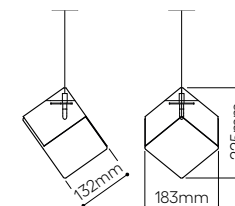

de castelli x pyrite

By DECHEM Studio

De Castelli X Pyrite pendant large without canopy (suitable for bomma constellation and multiple canopies)

No.	glass	fitting	Item Code	EAN	RRP vat excl. / 1 pc
1.01	clear	deopale brass	1/80/95300/B/00000/215/A/2,5/De Castelli	8595610933944	13 500 Kč*

standard cable length 2,5 m, additional length of the cable is possible for extra charge