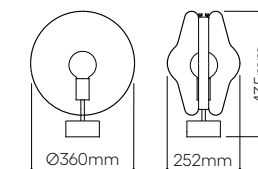

standard cable length 2,5 m, additional length of the cable is possible for extra charge

Orbital table light

No.	glass	fitting	Item Code	EAN	RRP vat excl. / 1 pc
2.01	clear + clear	patina gold	1/80/95670/1/CL+CL/360/A/BRLP/TL	8595610915490	45 144 Kč
2.02	clear + clear	silver	1/80/95670/1/CL+CL/360/A/N/TL	8595610915506	45 144 Kč
2.03	clear + mercury black	patina gold	1/80/95670/1/CL+BLC/360/A/BRLP/TL	8595610915469	51 084 Kč
2.04	clear + mercury black	silver	1/80/95670/1/CL+BLC/360/A/N/TL	8595610915476	51 084 Kč
3.05	clear + pink	patina gold	1/80/95670/1/CL+PN/360/A/BRLP/TL	8595610915551	51 084 Kč
3.06	clear + pink	silver	1/80/95670/1/CL+PN/360/A/N/TL	8595610915568	51 084 Kč
3.07	clear + white	patina gold	1/80/95670/1/CL+WH/360/A/BRLP/TL	8595610915582	51 084 Kč
3.08	clear + white	silver	1/80/95670/1/CL+WH/360/A/N/TL	8595610915599	51 084 Kč