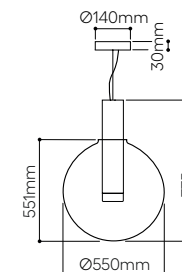

Phenomena pendant light - large ball

No.	glass	fitting	Item Code	EAN	RRP vat excl. / 1 pc
1.1	flamingo pink	silver	1/80/95120/1/00FLM/800/A/PS/2,5	8595610911874	89 694 Kč
1.2	flamingo pink	gold	1/80/95120/1/00FLM/800/A/PG/2,5	8595610911898	89 694 Kč
1.3	flamingo pink	brushed silver	1/80/95120/1/00FLM/800/A/BS/2,5	8595610927257	89 694 Kč
1.4	flamingo pink	brushed gold	1/80/95120/1/00FLM/800/A/BG/2,5	8595610927271	89 694 Kč
1.5	smoke	silver	1/80/95120/1/00GRE/800/A/PS/2,5	8595610917197	89 694 Kč
1.6	smoke	gold	1/80/95120/1/00GRE/800/A/PG/2,5	8595610917173	89 694 Kč
1.7	smoke	brushed silver	1/80/95120/1/00GRE/800/A/BS/2,5	8595610940614	89 694 Kč
1.8	smoke	brushed gold	1/80/95120/1/00GRE/800/A/BG/2,5	8595610927295	89 694 Kč
1.9	clear	silver	1/80/95120/1/00000/800/A/PS/2,5	8595610925154	83 160 Kč
1.10	clear	gold	1/80/95120/1/00000/800/A/PG/2,5	8595610925147	83 160 Kč
1.11	clear	brushed silver	1/80/95120/1/00000/800/A/BS/2,5	8595610927929	83 160 Kč
1.12	clear	brushed gold	1/80/95120/1/00000/800/A/BG/2,5	8595610927905	83 160 Kč

standard cable length 2,5 m, additional length of the cable is possible for extra charge

Find out more about Phenomena collection