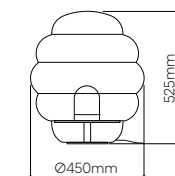

Blimp floor medium

No.	glass	fitting	Item Code	RRP vat excl. / 1 pc
2.03	clear	black	1/80/95240/1/00000/450/A/TL	58 806 Kč
2.04	amber	black	1/79/95240/1/00AMB/450/A/TL	61 776 Kč

standard cable length 1,8 m

*always choose one of the types of dimming for your lighting (TRIAC/CASAMBI)