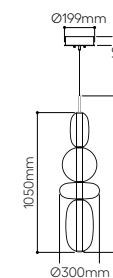

1.06	configuration 6	black	1/95200/4/00006/1180/A	90 288 Kč
1.07	configuration 7	black	1/95200/4/00007/1180/A	90 288 Kč

extra charge for customized solution **7 500 Kč****

standard cable length 2,5 m, additional length of the cable is possible for extra charge

*always choose one of the types of dimming for your lighting (DALI/TRIAC/CASAMBI)

**all extra charges are non-discountable net prices