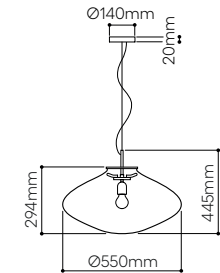

standard cable length 2,5 m, additional length of the cable is possible for extra charge

Disc pendant light - metal-coated

No.	glass	fitting	Item Code	EAN	RRP vat excl. / 1 pc
1.04	silver	silver	1/60/95132/1/0000N/550/A/N/2,5	8595610912758	45 738 Kč