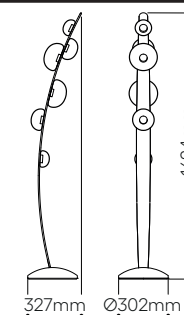

standard cable length 1,8 m

*always choose one of the types of dimming for your lighting (TRIAC/CASAMBI)

**all extra charges are non-discountable net prices

Find out more about Dew Drops collection

dew drops