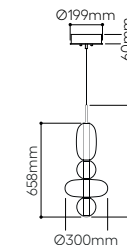

Pebbles pendant small

No.	glass	fitting	Item Code	RRP vat excl. / 1 pc
1.16	configuration 9	black	1/95200/4/00009/790/A	78 408 Kč
1.17	configuration 10	black	1/95200/4/00010/790/A	78 408 Kč

extra charge for customized solution **3 750 Kč****

standard cable length 2,5 m, additional length of the cable is possible for extra charge

*always choose one of the types of dimming for your lighting (DALI/TRIAC/CASAMBI)

**all extra charges are non-discountable net prices