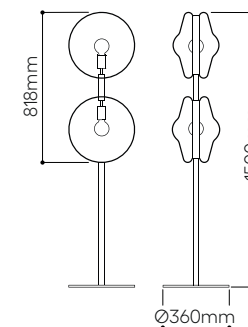

Orbital floor light

No.	glass	fitting	Item Code	EAN	RRP vat excl. / 1 pc
3.01	pink + white	black	1/80/95670/1/PN+WH/360/A/K/FL	8595610916015	118 800 Kč
3.02	black + white	black	1/80/95670/1/BLC+WH/360/A/K/FL	8595610916022	118 800 Kč
3.03	black + pink	black	1/80/95670/1/BLC+PN/360/A/K/FL	8595610916060	118 800 Kč
3.04	black + white	gold	1/80/95670/1/BLC+WH/360/A/PBR/FL	8595610916039	142 560 Kč
3.05	pink + white	gold	1/80/95670/1/PN+WH/360/A/PBR/FL	8595610916053	142 560 Kč
3.06	black + pink	gold	1/80/95670/1/BLC+PN/360/A/PBR/FL	8595610916077	142 560 Kč

standard cable length 1,8 m