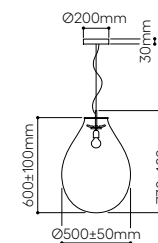

Tim pendant medium

No.	glass	fitting	Item Code	EAN	RRP vat excl. / 1 pc
1.05	clear	black	1/80/95100/1/00000/550/A/K/2,5	8595610913106	48 708 Kč
1.06	clear	brushed copper	1/80/95100/1/00000/550/A/BC/2,5	8595610930073	48 708 Kč
1.07	clear	silver	1/80/95100/1/00000/550/A/N/2,5	8595610913069	48 708 Kč
1.08	smoke grey	black	1/80/95100/1/00GRE/550/A/K/2,5	8595610913533	54 648 Kč

standard cable length 2,5 m, additional length of the cable is possible for extra charge