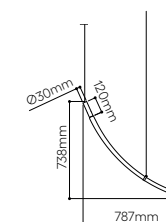

Flare pendant light curved without canopy*

1.03	type B	brushed gold	1/48/99369/B/SPRLW/1066/BG/2,5	28 750 Kč
1.04	type B	brushed silver	1/48/99369/B/SPRLW/1066/BS/2,5	28 750 Kč

*always choose one of the types of dimming for your lighting (DALI/TRIAC)