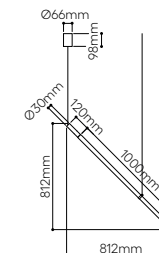

Flare pendant light straight with canopy

No.	glass	fitting	Item Code	RRP vat excl. / 1 pc
2.01	type A	brushed gold	1/48/99369/A/SPRLW/1120/BG/2,5	34 250 Kč
2.02	type A	brushed silver	1/48/99369/A/SPRLW/1120/BS/2,5	34 250 Kč

*always choose one of the types of dimming for your lighting (DALI/TRIAC)