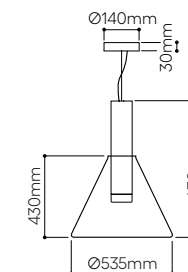

Phenomena pendant light - cone

No.	glass	fitting	Item Code	EAN	RRP vat excl. / 1 pc
1.13	smoke grey	silver	1/80/95121/1/00GRE/680/A/PS/2,5	8595610911935	89 694 Kč
1.14	smoke grey	gold	1/80/95121/1/00GRE/680/A/PG/2,5	8595610911959	89 694 Kč
1.15	smoke grey	brushed silver	1/80/95121/1/00GRE/680/A/BS/2,5	8595610927509	89 694 Kč
1.16	smoke grey	brushed gold	1/80/95121/1/00GRE/680/A/BG/2,5	8595610927486	89 694 Kč
1.17	clear	silver	1/80/95121/1/00000/680/A/PS/2,5	8595610925178	83 160 Kč
1.18	clear	gold	1/80/95121/1/00000/680/A/PG/2,5	8595610925161	83 160 Kč
1.19	clear	brushed silver	1/80/95121/1/00000/680/A/BS/2,5	8595610927462	83 160 Kč
1.20	clear	brushed gold	1/80/95121/1/00000/680/A/BG/2,5	8595610927448	83 160 Kč

standard cable length 2,5 m, additional length of the cable is possible for extra charge