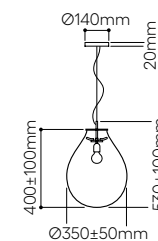

Tim pendant small

No.	glass	fitting	Item Code	EAN	RRP vat excl. / 1 pc
1.09	clear	black	1/80/95100/1/00000/450/A/K/2,5	8595610913168	36 828 Kč
1.10	clear	brushed copper	1/80/95100/1/00000/450/A/BC/2,5	8595610930059	36 828 Kč
1.11	clear	silver	1/80/95100/1/00000/450/A/N/2,5	8595610913120	36 828 Kč
1.12	smoke grey	black	1/80/95100/1/00GRE/450/A/K/2,5	8595610913557	42 768 Kč

standard cable length 2,5 m, additional length of the cable is possible for extra charge