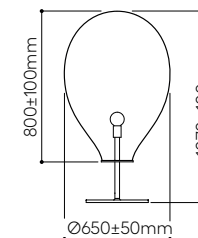

Tim floor large

No.	glass	fitting	Item Code	EAN	RRP vat excl. / 1 pc
2.01	clear	black	1/80/93100/1/00000/700/A/BC	8595610915629	70 092 Kč
2.02	smoke grey	black	1/80/93100/1/00GRE/700/A/BC	8595610915643	76 626 Kč

standard cable length 1,8 m