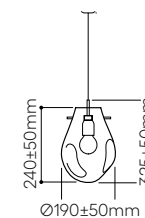

Soap pendant small without canopy

No.	glass	fitting	Item Code	EAN	RRP vat excl. / 1 pc
1.06	gold	brushed silver	1/60/95107/B/600LG/270/A/2,5	8595610919054	14 698 Kč
1.07	silver	brushed silver	1/60/95107/B/600LS/270/A/2,5	8595610919139	13 866 Kč
1.08	blue	brushed silver	1/60/95107/B/600LB/270/A/2,5	8595610919016	13 866 Kč
1.09	frosted	brushed silver	1/90/95107/B/90000/270/A/2,5	8595610919764	12 084 Kč
1.10	clear	brushed silver	1/80/95107/B/00000/270/A/2,5	8595610919399	12 084 Kč

standard cable length 2,5 m, additional length of the cable is possible for extra charge