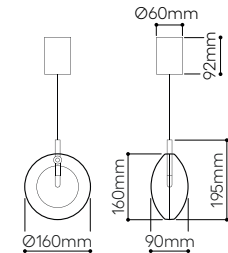

lens

By Václav Mlynář & Jakub Pollág

Lens single pendant with canopy

No.	glass	fitting	Item Code	EAN	RRP vat excl. / 1 pc
2.01	clear	brushed gold	1/85/95150L/A/00000/160/A/BBR/2,5	8595610915865	11 770 Kč
2.02	white	brushed gold	1/85/95150L/A/WHITE/160/A/BBR/2,5	8595610915889	11 770 Kč
2.03	grey blue	brushed gold	1/85/95150L/A/PIBLU/160/A/BBR/2,5	8595610922955	11 770 Kč
2.04	amber	brushed gold	1/85/95150L/A/00AMB/160/A/BBR/2,5	8595610921910	11 770 Kč
2.05	smoke	brushed gold	1/85/95150L/A/SMOKE/160/A/BBR/2,5	8595610921927	11 770 Kč
2.06	clear	anthracite	1/85/95150L/A/00000/160/A/ANT/2,5	8595610931612	11 770 Kč
2.07	white	anthracite	1/85/95150L/A/WHITE/160/A/ANT/2,5	8595610931650	11 770 Kč
2.08	amber	anthracite	1/85/95150L/A/00AMB/160/A/ANT/2,5	8595610931629	11 770 Kč
2.09	smoke	anthracite	1/85/95150L/A/SMOKE/160/A/ANT/2,5	8595610931643	11 770 Kč
2.10	grey blue	anthracite	1/85/95150L/A/PIBLU/160/A/ANT/2,5	8595610931636	11 770 Kč

standard cable length 2,5 m, additional length of the cable is possible for extra charge

*customization options - painted colour (any RAL tone) for extra cost