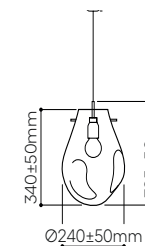

Soap pendant large without canopy

No.	glass	fitting	Item Code	EAN	RRP vat excl. / 1 pc
1.01	gold	brushed silver	1/60/95107/B/600LG/370/A/2,5	8595610919078	16 242 Kč
1.02	silver	brushed silver	1/60/95107/B/600LS/370/A/2,5	8595610919153	15 390 Kč
1.03	blue	brushed silver	1/60/95107/B/600LB/370/A/2,5	8595610919030	15 390 Kč
1.04	frosted	brushed silver	1/90/95107/B/90000/370/A/2,5	8595610919788	13 510 Kč
1.05	clear	brushed silver	1/80/95107/B/00000/370/A/2,5	8595610919412	13 510 Kč

standard cable length 2,5 m, additional length of the cable is possible for extra charge