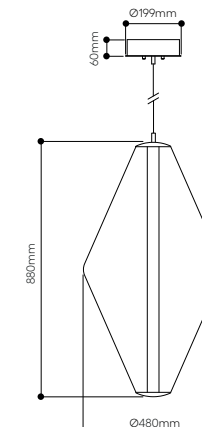

standard cable length 2,5 m, additional length of the cable is possible for extra charge

*always choose one of the types of dimming for your lighting (DALI/TRIAC/CASAMBI)

Buoy pendant double cone

No.	glass	fitting	Item Code	RRP vat excl. / 1 pc
1.07	clear	black	1/80/95311/1/00000/880/A/B/2,5	83 160 Kč
1.08	white	black	1/80/95311/1/00WHT/880/A/B/2,5	89 694 Kč
1.09	smoke	black	1/80/95311/1/00SMK/880/A/B/2,5	89 694 Kč
1.10	clear	silver	1/80/95311/1/00000/880/A/S/2,5	83 160 Kč
1.11	white	silver	1/80/95311/1/00WHT/880/A/S/2,5	89 694 Kč
1.12	smoke	silver	1/80/95311/1/00SMK/880/A/S/2,5	89 694 Kč

standard cable length 2,5 m, additional length of the cable is possible for extra charge

*always choose one of the types of dimming for your lighting (DALI/TRIAC/CASAMBI)

Find out more about Buoy collection