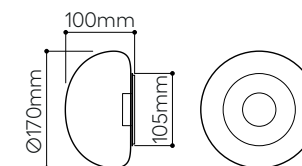

Dew Drops wall&ceiling lamp medium

No.	glass	fitting	Item Code	RRP vat excl. / 1 pc
4.02	light pearl metalization	brushed silver	1/49/95304/1/WHITE/170/WL	11 270 Kč

*always choose one of the types of dimming for your lighting (DALI/TRIAC)