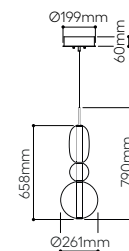

No.	glass	fitting	Item Code	RRP vat excl. / 1 pc
1.08	configuration 1	black	1/95200/3/00001/790/A	78 408 Kč
1.09	configuration 2	black	1/95200/3/00002/790/A	78 408 Kč
extra charge for customized solution 3 750 Kč** standard cable length 2,5 m, additional length of the cable is possible for extra charge *always choose one of the types of dimming for your lighting (DALI/TRIAC/CASAMBI) **all extra charges are non-discountable net prices				
1.10	configuration 3	black	1/95200/3/00003/790/A	78 408 Kč
1.11	configuration 4	black	1/95200/3/00004/790/A	78 408 Kč
extra charge for customized solution 3 750 Kč** standard cable length 2,5 m, additional length of the cable is possible for extra charge *always choose one of the types of dimming for your lighting (DALI/TRIAC/CASAMBI) **all extra charges are non-discountable net prices				
1.12	configuration 5	black	1/95200/2/00005/790/A	78 408 Kč
extra charge for customized solution 3 750 Kč** standard cable length 2,5 m, additional length of the cable is possible for extra charge *always choose one of the types of dimming for your lighting (DALI/TRIAC/CASAMBI) **all extra charges are non-discountable net prices				
1.13	configuration 6	black	1/95200/3/00006/790/A	78 408 Kč
1.14	configuration 7	black	1/95200/3/00007/790/A	78 408 Kč
1.15	configuration 8	black	1/95200/3/00008/790/A	78 408 Kč
extra charge for customized solution 3 750 Kč** standard cable length 2,5 m, additional length of the cable is possible for extra charge *always choose one of the types of dimming for your lighting (DALI/TRIAC/CASAMBI) **all extra charges are non-discountable net prices