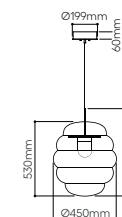

Blimp pendant medium

No.	glass	fitting	Item Code	RRP vat excl. / 1 pc
1.03	clear	black	1/80/95240/1/00000/450/A/2,5	57 618 Kč
1.04	amber	black	1/79/95240/1/00AMB/450/A/2,5	59 994 Kč

standard cable length 2,5m, additional length of the cable is possible for extra charge

*always choose one of the types of dimming for your lighting (DALI/TRIAC/CASAMBI)