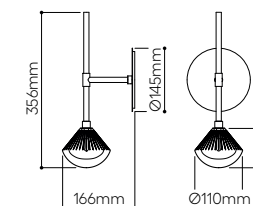

Stellar Dust wall lamp

No.	glass	fitting	Item Code	EAN	RRP vat excl. / 1 pc
4.01	clear	brushed gold	1/80/95197/1/07142/110/A/WL/BBR	8595610948849	11 770 Kč*

*always choose one of the types of dimming for your lighting (DALI/TRIAC)