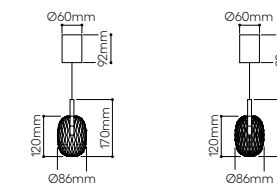

standard cable length 2,5 m, additional length of the cable is possible for extra charge

Metamorphosis single pendant small with canopy

No.	glass	fitting	Item Code	EAN	RRP vat excl. / 1 pc
2.07	clear	brushed gold	1/45/95185/A/04B12/140/BBR/2,5	8595610925307	15 236 Kč*
2.08	amber	brushed gold	1/45/95185/A/A4B12/140/BBR/2,5	8595610925345	15 858 Kč*
2.09	cigar	brushed gold	1/45/95185/A/61A47/140/BBR/2,5	8595610925383	15 858 Kč*
2.10	clear	anthracite	1/45/95185/A/04B12/140/ANT/2,5	8595610925291	15 236 Kč*
2.11	amber	anthracite	1/45/95185/A/A4B12/140/ANT/2,5	8595610925338	15 858 Kč*
2.12	cigar	anthracite	1/45/95185/A/61A47/140/ANT/2,5	8595610925376	15 858 Kč*