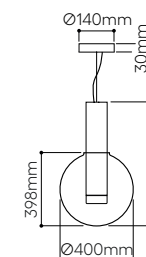

Phenomena pendant light - small ball

No.	glass	fitting	Item Code	EAN	RRP vat excl. / 1 pc
1.21	ferrari red	silver	1/80/95122/1/00FER/650/A/PS/2,5	8595610911973	77 814 Kč
1.22	ferrari red	gold	1/80/95122/1/00FER/650/A/PG/2,5	8595610911997	77 814 Kč
1.23	ferrari red	brushed silver	1/80/95122/1/00FER/650/A/BS/2,5	8595610927707	77 814 Kč
1.24	ferrari red	brushed gold	1/80/95122/1/00FER/650/A/BG/2,5	8595610927684	77 814 Kč
1.25	smoke	silver	1/80/95122/1/00GRE/650/A/PS/2,5	8595610917265	77 814 Kč
1.26	smoke	gold	1/80/95122/1/00GRE/650/A/PG/2,5	8595610917258	77 814 Kč
1.27	smoke	brushed silver	1/80/95122/1/00GRE/650/A/BS/2,5	8595610927738	77 814 Kč
1.28	smoke	brushed gold	1/80/95122/1/00GRE/650/A/BG/2,5	8595610927721	77 814 Kč
1.29	clear	silver	1/80/95122/1/00000/650/A/PS/2,5	8595610925222	71 280 Kč
1.30	clear	gold	1/80/95122/1/00000/650/A/PG/2,5	8595610925208	71 280 Kč
1.31	clear	brushed silver	1/80/95122/1/00000/650/A/BS/2,5	8595610927660	71 280 Kč
1.32	clear	brushed gold	1/80/95122/1/00000/650/A/BG/2,5	8595610927646	71 280 Kč

standard cable length 2,5 m, additional length of the cable is possible for extra charge