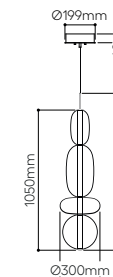

Pebbles pendant large

No.	glass	fitting	Item Code	RRP vat excl. / 1 pc
1.01	configuration 1	black	1/95200/4/001+5/1180/A	90 288 Kč
1.02	configuration 2	black	1/95200/4/002+3/1180/A	90 288 Kč

extra charge for customized solution **7 500 Kč****

standard cable length 2,5 m, additional length of the cable is possible for extra charge

*always choose one of the types of dimming for your lighting (DALI/TRIAC/CASAMBI)

**all extra charges are non-discountable net prices

1.03	configuration 3	black	1/95200/4/002+3/1180/A	90 288 Kč
1.04	configuration 4	black	1/95200/4/00004/1180/A	90 288 Kč
1.05	configuration 5	black	1/95200/4/001+5/1180/A	90 288 Kč

extra charge for customized solution **7 500 Kč****

standard cable length 2,5 m, additional length of the cable is possible for extra charge

*always choose one of the types of dimming for your lighting (DALI/TRIAC/CASAMBI)

**all extra charges are non-discountable net prices