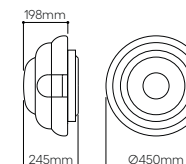

Blimp wall/ceiling light

No.	glass	fitting	Item Code	RRP vat excl. / 1 pc
3.01	clear	black	1/80/95246/1/00000/450/A/K/WL	48 708 Kč
3.02	amber	black	1/79/95246/1/00AMBR/450/A/K/WL	52 272 Kč

*always choose one of the types of dimming for your lighting (DALI/TRIAC/CASAMBI)