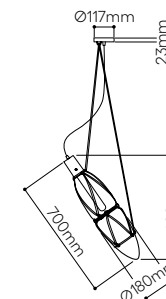

shibari

By Kateřina Handlová

Shibari pendant light - 1 pc

No.	glass	fitting	Item Code	EAN	RRP vat excl. / 1 pc
1.01	clear	black	1/80/95134/1/00001/700/A/BC/2,5	8595610914998	21 130 Kč

standard cable length 2,5 m, additional length of the cable is possible for extra charge