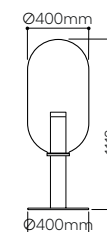

Phenomena floor lamp - capsule

No.	glass	fitting	Item Code	EAN	RRP vat excl. / 1 pc
2.01	mint green	silver	1/80/95124/1/00MNT/600/A/PS	8595610912000	136 620 Kč
2.02	mint green	gold	1/80/95124/1/00MNT/600/A/PG	8595610912017	136 620 Kč
2.03	mint green	brushed silver	1/80/95124/1/00MNT/600/A/BS	8595610928278	136 620 Kč
2.04	mint green	brushed gold	1/80/95124/1/00MNT/600/A/BG	8595610928261	136 620 Kč
2.05	smoke	silver	1/80/95124/1/00GRE/600/A/PS	8595610918439	136 620 Kč
2.06	smoke	gold	1/80/95124/1/00GRE/600/A/PG	8595610918422	136 620 Kč
2.07	smoke	brushed silver	1/80/95124/1/00GRE/600/A/BS	8595610928254	136 620 Kč
2.08	smoke	brushed gold	1/80/95124/1/00GRE/600/A/BG	8595610928247	136 620 Kč