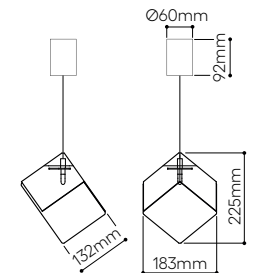

standard cable length 2,5 m, additional length of the cable is possible for extra charge

Pyrite single pendant small with canopy

No.	glass	fitting	Item Code	EAN	RRP vat excl. / 1 pc
2.03	clear	gold	1/80/95300/A/00000/153/A/BBR/2,5	8595610926441	13 064 Kč
2.04	clear	silver	1/80/95300/A/00000/153/A/ANT/2,5	8595610926427	13 064 Kč