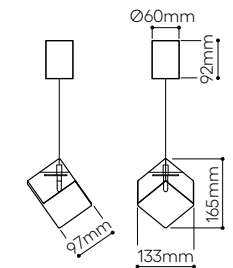

Pyrite single pendant small with canopy

No.	glass	fitting	Item Code	EAN	RRP vat excl. / 1 pc
2.03	clear	gold	1/80/95300/A/00000/153/A/BBR/2,5	8595610926441	13 064 Kč
2.04	clear	silver	1/80/95300/A/00000/153/A/ANT/2,5	8595610926427	13 064 Kč

standard cable length 2,5 m, additional length of the cable is possible for extra charge