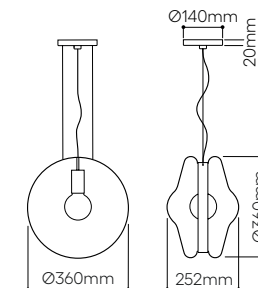

orbital

By Václav Mlynář & Jakub Pollág

Orbital pendant light

No.	glass	fitting	Item Code	EAN	RRP vat excl. / 1 pc
1.01	clear + polaris white	patina gold	1/80/95670/1/CL+WH/360/A/BRLP/2,5	8595610910693	47 520 Kč
1.02	clear + polaris white	silver	1/80/95670/1/CL+WH/360/A/N/2,5	8595610910754	47 520 Kč
1.03	clear + mercury black	patina gold	1/80/95670/1/CL+BLC/360/A/BRLP/2,5	8595610910884	47 520 Kč
1.04	clear + mercury black	silver	1/80/95670/1/CL+BLC/360/A/N/2,5	8595610910846	47 520 Kč
1.05	clear + venus pink	patina gold	1/80/95670/1/CL+PN/360/A/BRLP/2,5	8595610911249	47 520 Kč
1.06	clear + venus pink	silver	1/80/95670/1/CL+PN/360/A/N/2,5	8595610911201	47 520 Kč
1.07	clear + clear	patina gold	1/80/95670/1/CL+CL/360/A/BRLP/2,5	8595610911003	45 144 Kč
1.08	clear + clear	silver	1/80/95670/1/CL+CL/360/A/N/2,5	8595610910969	45 144 Kč

standard cable length 2,5 m, additional length of the cable is possible for extra charge

Orbital table light

No.	glass	fitting	Item Code	EAN	RRP vat excl. / 1 pc
2.01	clear + clear	patina gold	1/80/95670/1/CL+CL/360/A/BRLP/TL	8595610915490	45 144 Kč
2.02	clear + clear	silver	1/80/95670/1/CL+CL/360/A/N/TL	8595610915506	45 144 Kč
2.03	clear + mercury black	patina gold	1/80/95670/1/CL+BLC/360/A/BRLP/TL	8595610915469	51 084 Kč
2.04	clear + mercury black	silver	1/80/95670/1/CL+BLC/360/A/N/TL	8595610915476	51 084 Kč
3.05	clear + pink	patina gold	1/80/95670/1/CL+PN/360/A/BRLP/TL	8595610915551	51 084 Kč
3.06	clear + pink	silver	1/80/95670/1/CL+PN/360/A/N/TL	8595610915568	51 084 Kč
3.07	clear + white	patina gold	1/80/95670/1/CL+WH/360/A/BRLP/TL	8595610915582	51 084 Kč
3.08	clear + white	silver	1/80/95670/1/CL+WH/360/A/N/TL	8595610915599	51 084 Kč