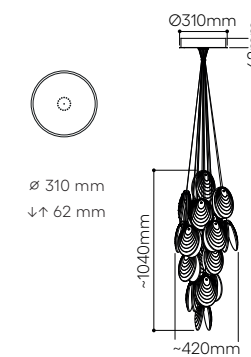

Mussels cluster 18 pcs

No.	canopy	glass	fitting	Item Code	EAN	RRP vat excl.
4.09	white coating	clear	brushed gold	1/95310L/18/00000/310/W/BBR	8595610931841	158 998 Kč*
4.10	white coating	clear	anthracite	1/95310L/18/00000/310/W/ANT	8595610931858	158 998 Kč*
4.11	brushed gold	clear	brushed gold	1/95310L/18/00000/310/BBR	8595610931827	164 352 Kč*
4.12	anthracite	clear	anthracite	1/95310L/18/00000/310/ANT	8595610931803	64 762 Kč*

extra charge for dark pearl and pearl metal coating 2 000 Kč / 1pc