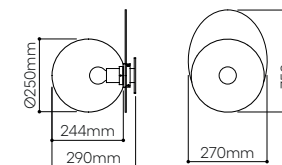

Umбра wall/ceiling light

No.	glass	fitting	Item Code	EAN	RRP vat excl. / 1 pc
1.05	clear	gold	1/80/95111/1/00000/350/A/WL	8595610915100	35 426 Kč
1.06	pink	gold	1/80/95111/1/00FLM/350/A/WL	8595610915179	35 426 Kč
1.07	light grey	gold	1/80/95111/1/00GRE/350/A/WL	8595610915186	35 426 Kč
1.08	smoke	gold	1/80/95111/1/00SMO/350/A/WL	8595610915193	35 426 Kč