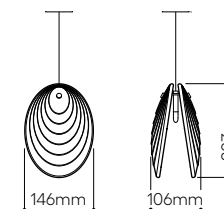

mussels

By Václav Mlynář

Mussels pendant light without canopy (suitable for bomma constellation and multiple canopies)

No.	glass	fitting	Item Code	EAN	RRP vat excl. / 1 pc
1.01	clear	brushed gold	1/85/95310L/B/00000/205/A/BBR/2,5	8595610930943	7 720 Kč*
1.02	smoke	brushed gold	1/75/95310L/B/SMOKE/205/A/BBR/2,5	8595610930820	7 720 Kč*
1.03	alabaster	brushed gold	1/75/95310L/B/ALBST/205/A/BBR/2,5	8595610930868	7 720 Kč*
1.04	dark pearl	brushed gold	1/62/95310L/B/D-PRL/205/A/BBR/2,5	8595610931445	9 720 Kč*
1.05	pearl	brushed gold	1/62/95310L/B/PEARL/205/A/BBR/2,5	8595610930707	9 720 Kč*
1.06	clear	anthracite	1/85/95310L/B/00000/205/A/ANT/2,5	8595610930929	7 720 Kč*
1.07	smoke	anthracite	1/75/95310L/B/SMOKE/205/A/ANT/2,5	8595610930806	7 720 Kč*
1.08	alabaster	anthracite	1/75/95310L/B/ALBST/205/A/ANT/2,5	8595610930844	7 720 Kč*
1.09	dark pearl	anthracite	1/62/95310L/B/D-PRL/205/A/ANT/2,5	8595610931407	9 720 Kč*
1.10	pearl	anthracite	1/62/95310L/B/PEARL/205/A/ANT/2,5	8595610930684	9 720 Kč*

extra charge for single canopy with transformer 4 050 Kč

standard cable length 2,5 m, additional length of the cable is possible for extra charge

*customization options - painted colour (any RAL tone) for extra cost

Find out more about Mussels collection

*Transformer is not included. BOMMA will quote a specific transformer for the quantity of pendants requested. **See extra charges.**