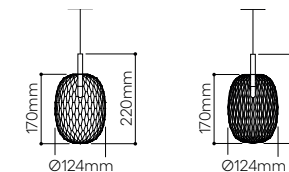

metamorphosis

By Rony Plesl

Rückl
1846

Metamorphosis pendant large without canopy (suitable for bomma constellation and multiple canopies)

No.	glass	fitting	Item Code	EAN	RRP vat excl. / 1 pc
1.01	clear	brushed gold	1/45/95185/B/04B12/190/BBR/2,5	8595610925444	12 654 Kč*
1.02	amber	brushed gold	1/45/95185/B/A4B12/190/BBR/2,5	8595610925673	14 278 Kč*
1.03	cigar	brushed gold	1/45/95185/B/61A47/190/BBR/2,5	8595610925758	14 278 Kč*
1.04	clear	anthracite	1/45/95185/B/04B12/190/ANT/2,5	8595610925437	12 654 Kč*
1.05	amber	anthracite	1/45/95185/B/A4B12/190/ANT/2,5	8595610925659	14 278 Kč*
1.06	cigar	anthracite	1/45/95185/B/61A47/190/ANT/2,5	8595610925734	14 278 Kč*