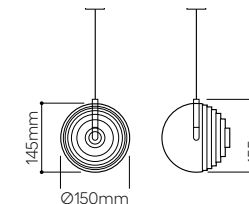

dark & bright star

By DECHEM Studio

Dark & Bright star pendant large without canopy (suitable for bomma constellation and multiple canopies)

No.	glass	fitting	Item Code	EAN	RRP vat excl. / 1 pc
1.01	bright star	brushed gold	1/80/95181/B/00000/150/A/BBR/2,5	8595610914141	8 770 Kč*
1.02	bright star	anthracite	1/80/95181/B/00000/150/A/ANT/2,5	8595610914202	8 770 Kč*
1.03	dark star	brushed gold	1/45/95181/B/cigar/150/BBR/2,5	8595610918378	10 890 Kč*
1.04	dark star	anthracite	1/45/95181/B/cigar/150/ANT/2,5	8595610908263	10 890 Kč*

extra charge for single canopy with transformer **4 050 Kč**

standard cable length 2,5 m, additional length of the cable is possible for extra charge