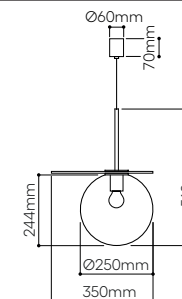

Umbra pendant with canopy*

No.	glass	fitting	Item Code	EAN	RRP vat excl. / 1 pc
1.05	clear	gold	1/80/95111/A/00000/350/A/2,5	8595610912673	35 426 Kč
1.06	pink	gold	1/80/95111/A/00FLM/350/A/2,5	8595610912635	35 426 Kč
1.07	light grey	gold	1/80/95111/A/00GRE/350/A/2,5	8595610912611	35 426 Kč
1.08	smoke	gold	1/80/95111/A/00SMO/350/A/2,5	8595610912598	35 426 Kč

standard cable length 2,5 m, additional length of the cable is possible for extra charge