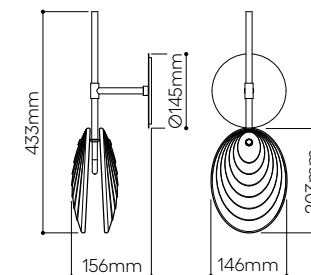

mussels

By Václav Mlynář

Mussels pendant wall lamp

No.	glass	fitting	Item Code	RRP vat excl. / 1 pc
3.01	clear	brushed gold	1/62/95310L/1/00000/205/A/WL/BBR	11 770 Kč
3.02	smoke	brushed gold	1/62/95310L/1/SMOKE/205/A/WL/BBR	11 770 Kč
3.03	alabaster	brushed gold	1/62/95310L/1/ALBST/205/A/WL/BBR	11 770 Kč
3.04	dark pearl	brushed gold	1/62/95310L/1/D-PRL/205/A/WL/BBR	13 770 Kč
3.05	pearl	brushed gold	1/62/95310L/1/PEARL/205/A/WL/BBR	13 770 Kč

*always choose one of the types of dimming for your lighting (DALI/TRIAC)