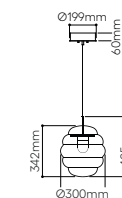

Blimp pendant small

No.	glass	fitting	Item Code	RRP vat excl. / 1 pc
1.05	clear	black	1/80/95240/1/00000/300/A/2,5	44 550 Kč
1.06	amber	black	1/79/95240/1/00AMB/300/A/2,5	47 520 Kč

standard cable length 2,5m, additional length of the cable is possible for extra charge

*always choose one of the types of dimming for your lighting (DALI/TRIAC/CASAMBI)