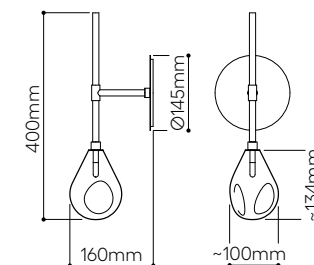

Soap mini wall lamp

No.	glass	fitting	Item Code	RRP vat excl. / 1 pc
3.01	silver	brushed gold	1/60/95107/1/600LS/135/A/WL/BBR	11 770 Kč
3.02	blue	brushed gold	1/60/95107/1/600LB/135/A/WL/BBR	11 770 Kč
3.03	gold	brushed gold	1/60/95107/1/600LG/135/A/WL/BBR	11 770 Kč
3.04	clear	brushed gold	1/80/95107/1/00000/135/A/WL/BBR	11 770 Kč
3.05	frosted	brushed gold	1/90/95107/1/FROST/135/A/WL/BBR	11 770 Kč

*always choose one of the types of dimming for your lighting (DALI/TRIAC)