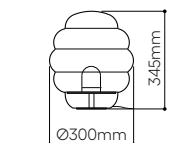

Blimp floor small

No.	glass	fitting	Item Code	RRP vat excl. / 1 pc
2.05	clear	black	1/80/95240/1/00000/300/A/TL	46 332 Kč
2.06	amber	black	1/79/95240/1/00AMB/300/A/TL	49 896 Kč

standard cable length 1,8 m

*always choose one of the types of dimming for your lighting (TRIAC/CASAMBI)