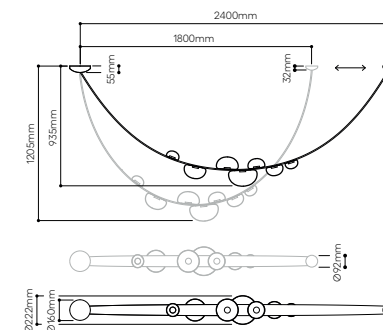

dew drops

By Boris Klimek

Dew Drops pendant light

No.	glass	fitting	Item Code	RRP vat excl. / 1 pc
1.01	light pearl metalization	vegan black leather	1/49/95304/1/BLACK/VEG/3000	116 644 Kč
1.02	light pearl metalization	black leather	1/49/95304/1/BLACK/LEA/3000	133 290 Kč

extra charge for customized vegan leather color **12 250 Kč****

standard leather strap length 3 m, extension of standard length is possible with extension wires for additional charge

*always choose one of the types of dimming for your lighting (DALI/TRIAC/CASAMBI)

**all extra charges are non-discountable net prices