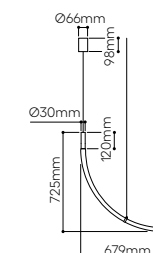

Flare pendant light curved with canopy

2.05	type C	brushed gold	1/48/99369/A/SPRLW/989/BG/2,5	34 250 Kč
2.06	type C	brushed silver	1/48/99369/A/SPRLW/989/BS/2,5	34 250 Kč

*always choose one of the types of dimming for your lighting (DALI/TRIAC)