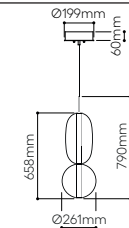

No.	glass	fitting	Item Code	RRP vat excl. / 1 pc
1.08	configuration 1	black	1/95200/3/00001/790/A	78 408 Kč
1.09	configuration 2	black	1/95200/3/00002/790/A	78 408 Kč
extra charge for customized solution 3 750 Kč** standard cable length 2,5 m, additional length of the cable is possible for extra charge *always choose one of the types of dimming for your lighting (DALI/TRIAC/CASAMBI) **all extra charges are non-discountable net prices				
1.10	configuration 3	black	1/95200/3/00003/790/A	78 408 Kč
1.11	configuration 4	black	1/95200/3/00004/790/A	78 408 Kč
extra charge for customized solution 3 750 Kč** standard cable length 2,5 m, additional length of the cable is possible for extra charge *always choose one of the types of dimming for your lighting (DALI/TRIAC/CASAMBI) **all extra charges are non-discountable net prices				
1.12	configuration 5	black	1/95200/2/00005/790/A	78 408 Kč
extra charge for customized solution 3 750 Kč** standard cable length 2,5 m, additional length of the cable is possible for extra charge *always choose one of the types of dimming for your lighting (DALI/TRIAC/CASAMBI) **all extra charges are non-discountable net prices				
1.13	configuration 6	black	1/95200/3/00006/790/A	78 408 Kč
1.14	configuration 7	black	1/95200/3/00007/790/A	78 408 Kč
1.15	configuration 8	black	1/95200/3/00008/790/A	78 408 Kč
extra charge for customized solution 3 750 Kč** standard cable length 2,5 m, additional length of the cable is possible for extra charge *always choose one of the types of dimming for your lighting (DALI/TRIAC/CASAMBI) **all extra charges are non-discountable net prices