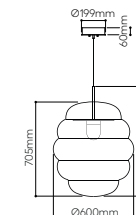

Blimp pendant large

No.	glass	fitting	Item Code	RRP vat excl. / 1 pc
1.01	clear	black	1/80/95240/1/00000/600/A/2,5	73 656 Kč
1.02	amber	black	1/79/95240/1/00AMB/600/A/2,5	76 032 Kč

standard cable length 2,5m, additional length of the cable is possible for extra charge

*always choose one of the types of dimming for your lighting (DALI/TRIAC/CASAMBI)