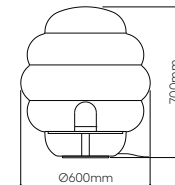

Blimp floor large

No.	glass	fitting	Item Code	RRP vat excl. / 1 pc
2.01	clear	black	1/80/95240/1/00000/600/A/TL	74 844 Kč
2.02	amber	black	1/79/95240/1/00AMB/600/A/TL	77 814 Kč

standard cable length 1,8 m

*always choose one of the types of dimming for your lighting (TRIAC/CASAMBI)