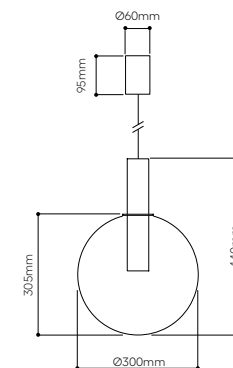

Divina pendant with canopy

No.	glass	fitting	Item Code	EAN	RRP vat excl. / 1 pc
2.01	clear	brushed gold	1/80/95122/A/00000/440/A/BG/2,5	8595610935931	33 750 Kč
2.02	white	brushed gold	1/80/95122/A/00WHT/440/A/BG/2,5	8595610936013	36 750 Kč
2.03	smoke	brushed gold	1/80/95122/A/00SMK/440/A/BG/2,5	8595610936099	36 750 Kč
2.04	plum	brushed gold	1/80/95122/A/00PLM/440/A/BG/2,5	8595610936174	36 750 Kč
2.05	red orange	brushed gold	1/80/95122/A/00ORG/440/A/BG/2,5	8595610936259	36 750 Kč
2.06	clear	brushed silver	1/80/95122/A/00000/440/A/BS/2,5	8595610935948	33 750 Kč
2.07	white	brushed silver	1/80/95122/A/00WHT/440/A/BS/2,5	8595610936051	36 750 Kč
2.08	smoke	brushed silver	1/80/95122/A/00SMK/440/A/BS/2,5	8595610936136	36 750 Kč
1.09	plum	brushed silver	1/80/95122/A/00PLM/440/A/BS/2,5	8595610936211	36 750 Kč
2.10	red orange	brushed silver	1/80/95122/A/00ORG/440/A/BS/2,5	8595610936297	36 750 Kč

standard cable length 2,5 m, additional length of the cable is possible for extra charge