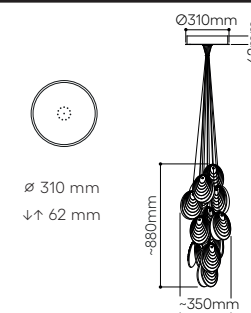

Mussels cluster 12 pcs

No.	canopy	glass	fitting	Item Code	EAN	RRP vat excl.
4.05	white coating	clear	brushed gold	1/95310L/12/00000/310/W/BBR	8595610931872	110 912 Kč*
4.06	white coating	clear	anthracite	1/95310L/12/00000/310/W/ANT	8595610931865	110 912 Kč*
4.07	brushed gold	clear	brushed gold	1/95310L/12/00000/310/BBR	8595610931810	116 266 Kč*
4.08	anthracite	clear	anthracite	1/95310L/12/00000/310/ANT	8595610931780	116 676 Kč*

extra charge for dark pearl and pearl metal coating 2 000 Kč / 1pc