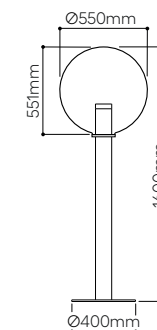

standard cable length 1,8 m

Phenomena floor lamp - large ball

No.	glass	fitting	Item Code	EAN	RRP vat excl. / 1 pc
2.13	flamingo pink	silver	1/80/95120/1/00FLM/1200/A/PS	8595610911904	146 124 Kč
2.14	flamingo pink	gold	1/80/95120/1/00FLM/1200/A/PG	8595610911911	146 124 Kč
2.15	flamingo pink	brushed silver	1/80/95120/1/00FLM/1200/A/BS	8595610928377	146 124 Kč
2.16	flamingo pink	brushed gold	1/80/95120/1/00FLM/1200/A/BG	8595610928360	146 124 Kč
2.17	smoke	silver	1/80/95120/1/00GRE/1200/A/PS	8595610918484	146 124 Kč
2.18	smoke	gold	1/80/95120/1/00GRE/1200/A/PG	8595610918460	146 124 Kč
2.19	smoke	brushed silver	1/80/95120/1/00GRE/1200/A/BS	8595610928391	146 124 Kč
2.20	smoke	brushed gold	1/80/95120/1/00GRE/1200/A/BG	8595610928384	146 124 Kč
2.21	clear	silver	1/80/95120/1/00000/1200/A/PS	8595610925130	136 620 Kč
2.22	clear	gold	1/80/95120/1/00000/1200/A/PG	8595610925123	136 620 Kč
2.23	clear	brushed silver	1/80/95120/1/00000/1200/A/BS	8595610928353	136 620 Kč
2.24	clear	brushed gold	1/80/95120/1/00000/1200/A/BG	8595610928346	136 620 Kč

standard cable length 1,8 m