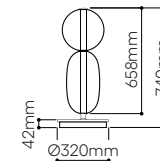

Pebbles floor small**

No.	glass	fitting	Item Code	RRP vat excl. / 1 pc
2.06	configuration 1	black	1/93200/2/00001/712/A	90 882 Kč

extra charge for customized solution **3 750 Kč**

standard cable length 1,8 m

*always choose one of the types of dimming for your lighting (TRIAC/CASAMBI)

**all extra charges are non-discountable net prices