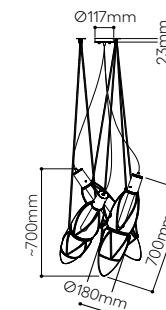

Shibari pendant light - 3 pcs

No.	glass	fitting	Item Code	EAN	RRP vat excl. / 1 pc
1.02	clear	black	1/80/95134/1/00003/700/A/BC/2,5	8595610914981	55 934 Kč

standard cable length 2,5 m, additional length of the cable is possible for extra charge