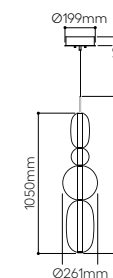

Find out more about Pebbles collection