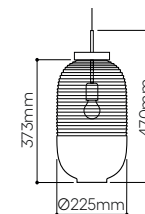

lantern

By Jan Plecháč & Henry Wielgus

Lantern pendant light without canopy*

No.	glass	fitting	Item Code	EAN	RRP vat excl. / 1 pc
1.01	clear	patina gold	1/80/95130/B/00000/505/A/LPBR/2,5	8595610929947	19 958 Kč
1.02	smoke grey	patina gold	1/80/95130/B/00SMK/505/A/LPBR/2,5	8595610929862	21 978 Kč
1.03	clear	black	1/80/95130/B/00000/505/A/BC/2,5	8595610929923	16 870 Kč
1.04	smoke grey	black	1/80/95130/B/00SMK/505/A/BC/2,5	8595610929848	18 926 Kč

standard cable length 2,5 m, additional length of the cable is possible for extra charge