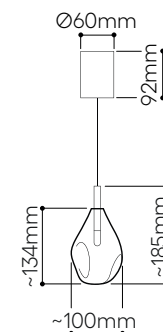

standard cable length 2,5 m, additional length of the cable is possible for extra charge

Soap mini wall lamp

No.	glass	fitting	Item Code	RRP vat excl. / 1 pc
3.01	silver	brushed gold	1/60/95107/1/600LS/135/A/WL/BBR	11 770 Kč
3.02	blue	brushed gold	1/60/95107/1/600LB/135/A/WL/BBR	11 770 Kč
3.03	gold	brushed gold	1/60/95107/1/600LG/135/A/WL/BBR	11 770 Kč
3.04	clear	brushed gold	1/80/95107/1/00000/135/A/WL/BBR	11 770 Kč
3.05	frosted	brushed gold	1/90/95107/1/FROST/135/A/WL/BBR	11 770 Kč