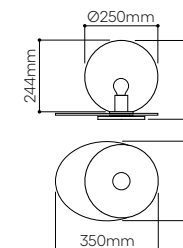

Umбра table lamp

No.	glass	fitting	Item Code	EAN	RRP vat excl. / 1 pc
2.01	clear	gold	1/80/95111/1/00000/350/A/TL	8595610915117	35 426 Kč
2.02	pink	gold	1/80/95111/1/00FLM/350/A/TL	8595610915148	35 426 Kč
2.03	light grey	gold	1/80/95111/1/00GRE/350/A/TL	8595610915155	35 426 Kč
2.04	smoke	gold	1/80/95111/1/00SMO/350/A/TL	8595610915162	35 426 Kč

standard cable length 1,8 m