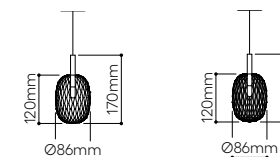

Metamorphosis pendant small without canopy (suitable for bomma constellation and multiple canopies)

No.	glass	fitting	Item Code	EAN	RRP vat excl. / 1 pc
1.07	clear	brushed gold	1/45/95185/B/04B12/140/BBR/2,5	8595610925420	11 186 Kč*
1.08	amber	brushed gold	1/45/95185/B/A4B12/140/BBR/2,5	8595610925635	11 808 Kč*
1.09	cigar	brushed gold	1/45/95185/B/61A47/140/BBR/2,5	8595610925710	11 808 Kč*
1.10	clear	anthracite	1/45/95185/B/04B12/140/ANT/2,5	8595610925413	11 188 Kč*
1.11	amber	anthracite	1/45/95185/B/A4B12/140/ANT/2,5	8595610925611	11 808 Kč*
1.12	cigar	anthracite	1/45/95185/B/61A47/140/ANT/2,5	8595610925697	11 808 Kč*