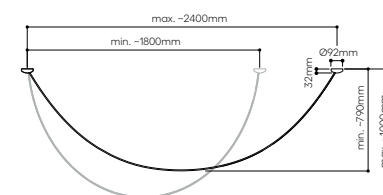

Dew Drops straps without lighting components

No.	glass	fitting	Item Code	RRP vat excl. / 1 pc
2.01	x	vegan black leather	1/95304/1/BLACK/VEG/3000	43 750 Kč
2.02	x	black leather	1/95304/1/BLACK/LEA/3000	46 250 Kč

extra charge for customized vegan leather color **12 250 Kč****

standard leather strap length 3 m, extension of standard length is possible with extension wires for additional charge

**all extra charges are non-discountable net prices