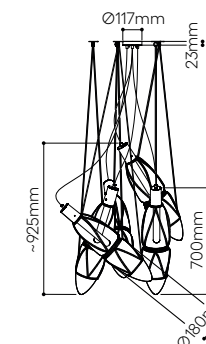

Shibari pendant light - 5 pcs

No.	glass	fitting	Item Code	EAN	RRP vat excl. / 1 pc
1.03	clear	black	1/80/95134/1/00005/700/A/BC/2,5	8595610914974	93 224 Kč

standard cable length 2,5 m, additional length of the cable is possible for extra charge