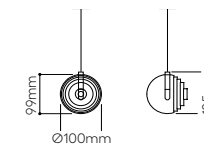

Dark & Bright star pendant small without canopy (suitable for bomma constellation and multiple canopies)

No.	glass	fitting	Item Code	EAN	RRP vat excl. / 1 pc
1.05	bright star	brushed gold	1/80/95181/B/00000/100/A/BBR/2,5	8595610914172	7 560 Kč*
1.06	bright star	anthracite	1/80/95181/B/00000/100/A/ANT/2,5	8595610914196	7 560 Kč*
1.07	dark star	brushed gold	1/45/95181/B/cigar/100/BBR/2,5	8595610918354	9 680 Kč*
1.08	dark star	anthracite	1/45/95181/B/cigar/100/ANT/2,5	8595610908225	9 680 Kč*

extra charge for single canopy with transformer **4 050 Kč**

standard cable length 2,5 m, additional length of the cable is possible for extra charge