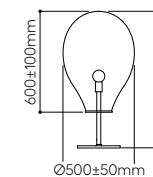

Tim floor small

No.	glass	fitting	Item Code	EAN	RRP vat excl. / 1 pc
2.03	clear	black	1/80/93100/1/00000/550/A/BC	8595610915612	63 558 Kč
2.04	smoke grey	black	1/80/93100/1/00GRE/550/A/BC	8595610915636	70 092 Kč

standard cable length 1,8 m