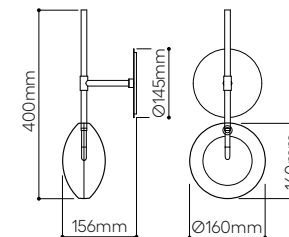

lens

By Václav Mlynář & Jakub Pollág

Lens wall lamp

No.	glass	fitting	Item Code	RRP vat excl. / 1 pc
3.01	clear	brushed gold	1/85/95150L/1/00000/160/A/WL/BBR	11 770 Kč
3.02	white	brushed gold	1/85/95150L/1/WHITE/160/A/WL/BBR	11 770 Kč
3.02	amber	brushed gold	1/85/95150L/1/00AMB/160/A/WL/BBR	11 770 Kč
3.02	smoke	brushed gold	1/85/95150L/1/SMOKE/160/A/WL/BBR	11 770 Kč
3.02	grey blue	brushed gold	1/85/95150L/1/PIBLU/160/A/WL/BBR	11 770 Kč

*always choose one of the types of dimming for your lighting (DALI/TRIAC)