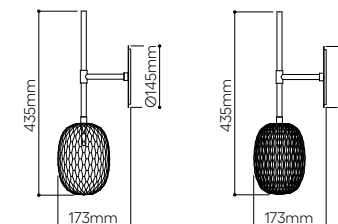

metamorphosis

By Rony Plesl

Rückl
1846

Metamorphosis wall lamp large pendant

No.	glass	fitting	Item Code	RRP vat excl. / 1 pc
3.01	clear	brushed gold	1/45/95185/1/04B12/190/WL/BBR	6 704 Kč
3.02	amber	brushed gold	1/45/95185/1/A4B12/190/WL/BBR	18 328 Kč
3.03	cigar	brushed gold	1/45/95185/1/61A47/190/WL/BBR	18 328 Kč

*always choose one of the types of dimming for your lighting (DALI/TRIAC)