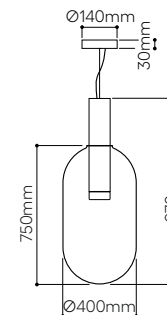

Phenomena pendant light - capsule

No.	glass	fitting	Item Code	EAN	RRP vat excl. / 1 pc
1.33	mint green	silver	1/80/95124/1/00MNT/1000/A/PS/2,5	8595610912031	89 694 Kč
1.34	mint green	gold	1/80/95124/1/00MNT/1000/A/PG/2,5	8595610912055	89 694 Kč
1.35	mint green	brushed silver	1/80/95124/1/00MNT/1000/A/BS/2,5	8595610928049	89 694 Kč
1.36	mint green	brushed gold	1/80/95124/1/00MNT/1000/A/BG/2,5	8595610928025	89 694 Kč
1.37	smoke	silver	1/80/95124/1/00GRE/1000/A/PS/2,5	8595610917234	89 694 Kč
1.38	smoke	gold	1/80/95124/1/00GRE/1000/A/PG/2,5	8595610917210	89 694 Kč
1.39	smoke	brushed silver	1/80/95124/1/00GRE/1000/A/BS/2,5	8595610927998	89 694 Kč
1.40	smoke	brushed gold	1/80/95124/1/00GRE/1000/A/BG/2,5	8595610927981	89 694 Kč
1.41	clear	silver	1/80/95124/1/00000/1000/A/PS/2,5	8595610925109	83 160 Kč
1.42	clear	gold	1/80/95124/1/00000/1000/A/PG/2,5	8595610925093	83 160 Kč
1.43	clear	brushed silver	1/80/95124/1/00000/1000/A/BS/2,5	8595610927967	83 160 Kč
1.44	clear	brushed gold	1/80/95124/1/00000/1000/A/BG/2,5	8595610927943	83 160 Kč

standard cable length 2,5 m, additional length of the cable is possible for extra charge