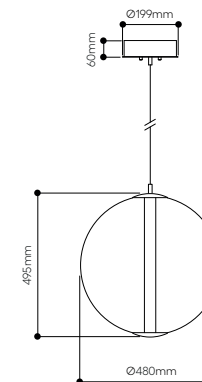

Buoy pendant sphere

No.	glass	fitting	Item Code	RRP vat excl. / 1 pc
1.01	clear	black	1/80/95312/1/00000/480/A/B/2,5	71 250 Kč
1.02	white	black	1/80/95312/1/00WHT/480/A/B/2,5	77 814 Kč
1.03	smoke	black	1/80/95312/1/00SMK/480/A/B/2,5	77 814 Kč
1.04	clear	silver	1/80/95312/1/00000/480/A/S/2,5	71 250 Kč
1.05	white	silver	1/80/95312/1/00WHT/480/A/S/2,5	77 814 Kč
1.06	smoke	silver	1/80/95312/1/00SMK/480/A/S/2,5	77 814 Kč

standard cable length 2,5 m, additional length of the cable is possible for extra charge

*always choose one of the types of dimming for your lighting (DALI/TRIAC/CASAMBI)