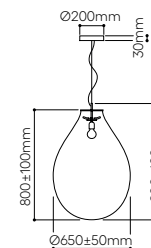

Tim pendant large

No.	glass	fitting	Item Code	EAN	RRP vat excl. / 1 pc
1.01	clear	black	1/80/95100/1/00000/700/A/K/2,5	8595610913045	65 340 Kč
1.02	clear	brushed copper	1/80/95100/1/00000/700/A/BC/2,5	8595610930097	65 340 Kč
1.03	clear	silver	1/80/95100/1/00000/700/A/N/2,5	8595610913007	65 340 Kč
1.04	smoke grey	black	1/80/95100/1/00GRE/700/A/K/2,5	8595610913519	71 280 Kč

standard cable length 2,5 m, additional length of the cable is possible for extra charge