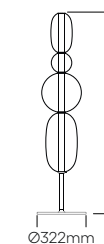

2.04	configuration 4	black	1/93200/4/00004/1326/A	111 672 Kč
2.05	configuration 5	black	1/93200/4/00005/1326/A	111 672 Kč

extra charge for customized solution **7 500 Kč****

standard cable length 1,8 m

*always choose one of the types of dimming for your lighting (TRIAC/CASAMBI)

**all extra charges are non-discountable net prices