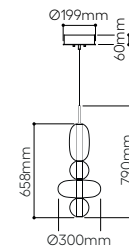

No.	glass	fitting	Item Code	RRP vat excl. / 1 pc
1.08	configuration 1	black	1/95200/3/00001/790/A	78 408 Kč
1.09	configuration 2	black	1/95200/3/00002/790/A	78 408 Kč
extra charge for customized solution 3 750 Kč** standard cable length 2,5 m, additional length of the cable is possible for extra charge *always choose one of the types of dimming for your lighting (DALI/TRIAC/CASAMBI) **all extra charges are non-discountable net prices				
1.10	configuration 3	black	1/95200/3/00003/790/A	78 408 Kč
1.11	configuration 4	black	1/95200/3/00004/790/A	78 408 Kč
extra charge for customized solution 3 750 Kč** standard cable length 2,5 m, additional length of the cable is possible for extra charge *always choose one of the types of dimming for your lighting (DALI/TRIAC/CASAMBI) **all extra charges are non-discountable net prices				
1.12	configuration 5	black	1/95200/2/00005/790/A	78 408 Kč
extra charge for customized solution 3 750 Kč** standard cable length 2,5 m, additional length of the cable is possible for extra charge *always choose one of the types of dimming for your lighting (DALI/TRIAC/CASAMBI) **all extra charges are non-discountable net prices				
1.13	configuration 6	black	1/95200/3/00006/790/A	78 408 Kč
1.14	configuration 7	black	1/95200/3/00007/790/A	78 408 Kč
1.15	configuration 8	black	1/95200/3/00008/790/A	78 408 Kč
extra charge for customized solution 3 750 Kč** standard cable length 2,5 m, additional length of the cable is possible for extra charge *always choose one of the types of dimming for your lighting (DALI/TRIAC/CASAMBI) **all extra charges are non-discountable net prices