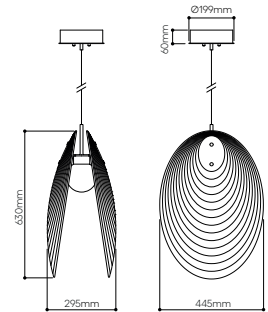

standard cable length 2,5 m, additional length of the cable is possible for extra charge

*always choose one of the types of dimming for your lighting (DALI/TRIAC/CASAMBI)

Ama pendant closed

No.	glass	fitting	Item Code	RRP vat excl. / 1 pc
1.04	clear matte	black	1/41/95326/C/00CLM/630/BC/2,5	71 250 Kč
1.05	bronze matte	black	1/41/95326/C/00BRM/630/BC/2,5	71 250 Kč
1.06	smoke	black	1/41/95326/C/00SMK/630/BC/2,5	71 250 Kč