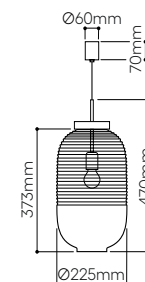

Lantern pendant light with canopy

No.	glass	fitting	Item Code	EAN	RRP vat excl. / 1 pc
1.05	clear	patina gold	1/80/95130/A/00000/505/A/LPBR/2,5	8595610914554	19 958 Kč
1.06	smoke grey	patina gold	1/80/95130/A/00SMK/505/A/LPBR/2,5	8595610914479	21 978 Kč
1.07	clear	black	1/80/95130/A/00000/505/A/BC/2,5	8595610914578	16 870 Kč
1.08	smoke grey	black	1/80/95130/A/00SMK/505/A/BC/2,5	8595610914493	18 926 Kč

standard cable length 2,5 m, additional length of the cable is possible for extra charge