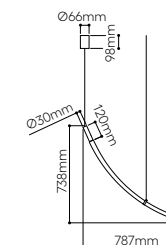

Flare pendant light curved with canopy

2.03	type B	brushed gold	1/48/99369/A/SPRLW/1066/BG/2,5	34 250 Kč
2.04	type B	brushed silver	1/48/99369/A/SPRLW/1066/BS/2,5	34 250 Kč

*always choose one of the types of dimming for your lighting (DALI/TRIAC)