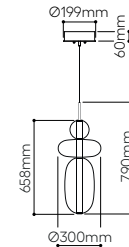

No.	glass	fitting	Item Code	RRP vat excl. / 1 pc
1.08	configuration 1	black	1/95200/3/00001/790/A	78 408 Kč
1.09	configuration 2	black	1/95200/3/00002/790/A	78 408 Kč
extra charge for customized solution 3 750 Kč** standard cable length 2,5 m, additional length of the cable is possible for extra charge *always choose one of the types of dimming for your lighting (DALI/TRIAC/CASAMBI) **all extra charges are non-discountable net prices				
1.10	configuration 3	black	1/95200/3/00003/790/A	78 408 Kč
1.11	configuration 4	black	1/95200/3/00004/790/A	78 408 Kč
extra charge for customized solution 3 750 Kč** standard cable length 2,5 m, additional length of the cable is possible for extra charge *always choose one of the types of dimming for your lighting (DALI/TRIAC/CASAMBI) **all extra charges are non-discountable net prices				
1.12	configuration 5	black	1/95200/2/00005/790/A	78 408 Kč
extra charge for customized solution 3 750 Kč** standard cable length 2,5 m, additional length of the cable is possible for extra charge *always choose one of the types of dimming for your lighting (DALI/TRIAC/CASAMBI) **all extra charges are non-discountable net prices				
1.13	configuration 6	black	1/95200/3/00006/790/A	78 408 Kč
1.14	configuration 7	black	1/95200/3/00007/790/A	78 408 Kč
1.15	configuration 8	black	1/95200/3/00008/790/A	78 408 Kč
extra charge for customized solution 3 750 Kč** standard cable length 2,5 m, additional length of the cable is possible for extra charge *always choose one of the types of dimming for your lighting (DALI/TRIAC/CASAMBI) **all extra charges are non-discountable net prices