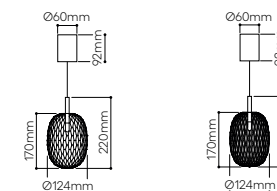

standard cable length 2,5 m, additional length of the cable is possible for extra charge

Metamorphosis single pendant small with canopy

No.	glass	fitting	Item Code	EAN	RRP vat excl. / 1 pc
2.07	clear	brushed gold	1/45/95185/A/04B12/140/BBR/2,5	8595610925307	15 236 Kč*
2.08	amber	brushed gold	1/45/95185/A/A4B12/140/BBR/2,5	8595610925345	15 858 Kč*
2.09	cigar	brushed gold	1/45/95185/A/61A47/140/BBR/2,5	8595610925383	15 858 Kč*
2.10	clear	anthracite	1/45/95185/A/04B12/140/ANT/2,5	8595610925291	15 236 Kč*
2.11	amber	anthracite	1/45/95185/A/A4B12/140/ANT/2,5	8595610925338	15 858 Kč*
2.12	cigar	anthracite	1/45/95185/A/61A47/140/ANT/2,5	8595610925376	15 858 Kč*