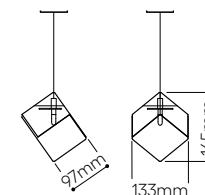

Pyrite single pendant small without canopy (suitable for bomma constellation and multiple canopies)

No.	glass	fitting	Item Code	EAN	RRP vat excl. / 1 pc
1.03	clear	gold	1/80/95300/B/00000/153/A/BBR/2,5	8595610926588	9 014 Kč*
1.04	clear	silver	1/80/95300/B/00000/153/A/ANT/2,5	8595610926557	9 014 Kč*

extra charge for single canopy with transformer **4 050 Kč**

standard cable length 2,5 m, additional length of the cable is possible for extra charge