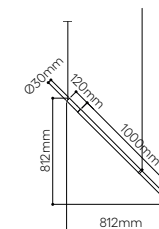

Flare pendant light straight without canopy*

No.	glass	fitting	Item Code	RRP vat excl. / 1 pc
1.01	type A	brushed gold	1/48/99369/B/SPRLW/1120/BG/2,5	28 750 Kč
1.02	type A	brushed silver	1/48/99369/B/SPRLW/1120/BS/2,5	28 750 Kč

*always choose one of the types of dimming for your lighting (DALI/TRIAC)