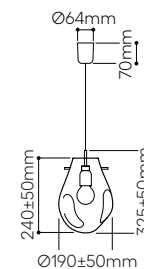

Soap pendant small with canopy

No.	glass	fitting	Item Code	EAN	RRP vat excl. / 1 pc
2.06	gold	brushed silver	1/60/95107/A/600LG/270/A/2,5	8595610911744	14 698 Kč
2.07	silver	brushed silver	1/60/95107/A/600LS/270/A/2,5	8595610911690	13 866 Kč
2.08	blue	brushed silver	1/60/95107/A/600LB/270/A/2,5	8595610911782	13 866 Kč
2.09	frosted	brushed silver	1/90/95107/A/90000/270/A/2,5	8595610919641	12 084 Kč
2.10	clear	brushed silver	1/80/95107/A/00000/270/A/2,5	8595610911393	12 084 Kč

standard cable length 2,5 m, additional length of the cable is possible for extra charge