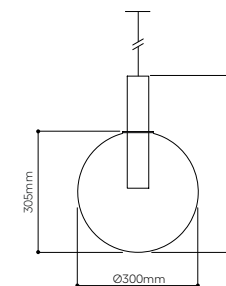

Divina pendant without canopy*

No.	glass	fitting	Item Code	EAN	RRP vat excl. / 1 pc
1.01	clear	brushed gold	1/80/95122/B/00000/440/A/BG/2,5	8595610950750	33 750 Kč
1.02	white	brushed gold	1/80/95122/B/00WHT/440/A/BG/2,5	8595610951078	36 750 Kč
1.03	smoke	brushed gold	1/80/95122/B/00SMK/440/A/BG/2,5	8595610950996	36 750 Kč
1.04	plum	brushed gold	1/80/95122/B/00PLM/440/A/BG/2,5	8595610950910	36 750 Kč
1.05	red orange	brushed gold	1/80/95122/B/00ORG/440/A/BG/2,5	8595610950835	36 750 Kč
1.06	clear	brushed silver	1/80/95122/B/00000/440/A/BS/2,5	8595610950798	33 750 Kč
1.07	white	brushed silver	1/80/95122/B/00WHT/440/A/BS/2,5	8595610951115	36 750 Kč
1.08	smoke	brushed silver	1/80/95122/B/00SMK/440/A/BS/2,5	8595610951030	36 750 Kč
1.09	plum	brushed silver	1/80/95122/B/00PLM/440/A/BS/2,5	8595610950958	36 750 Kč
1.10	red orange	brushed silver	1/80/95122/B/00ORG/440/A/BS/2,5	8595610950873	36 750 Kč

standard cable length 2,5 m, additional length of the cable is possible for extra charge

Find out more about Divina collection