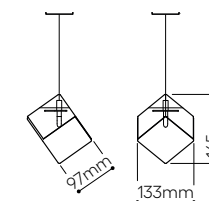

De Castelli X Pyrite pendant small without canopy (suitable for bomma constellation and multiple canopies)

No.	glass	fitting	Item Code	EAN	RRP vat excl. / 1 pc
1.02	clear	deopale brass	1/80/95300/B/00000/153/A/2,5/De Castelli	8595610933913	13 500 Kč*

standard cable length 2,5 m, additional length of the cable is possible for extra charge